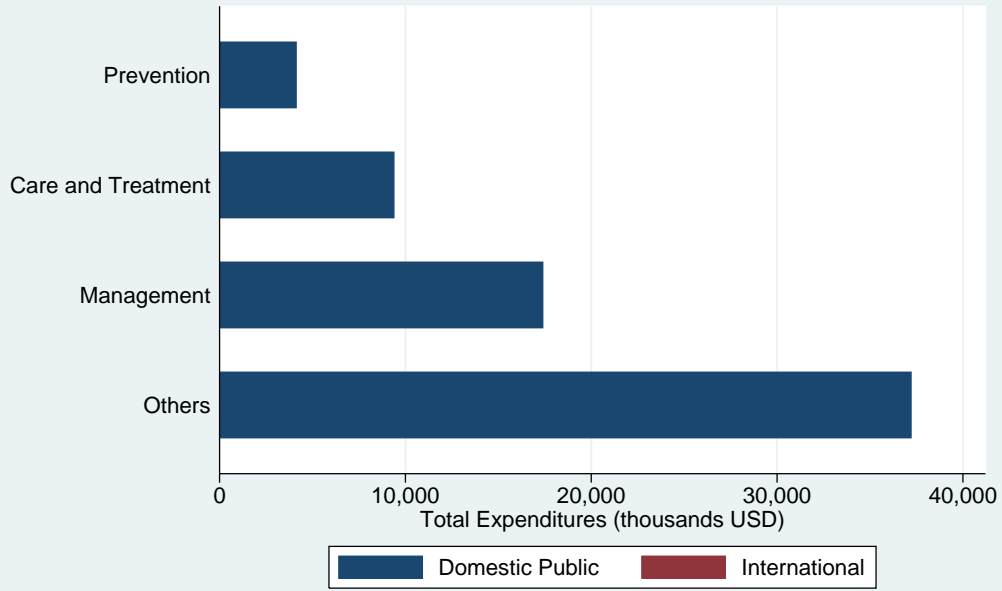

Expenditures by Finance Source and Spending Category Japan, 2006

Source: Detailed spending data in the AIDS Funding Matrix attached

Distribution of Expenditures by Spending Category, Japan 2006

Domestic Public Expenditure = 68134844 USD (100 %)

International Expenditures = 0 USD (0 %)

Source: Detailed spending data in the AIDS Funding Matrix attached