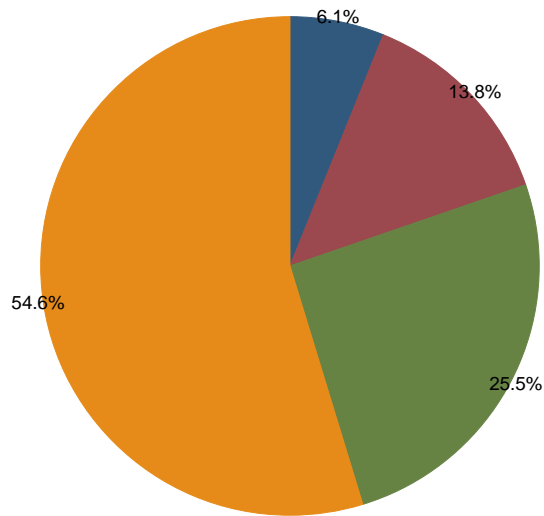

Expenditures by Finance Source and Spending Category Japan, 2006

Source: Detailed spending data in the AIDS Funding Matrix attached

Distribution of Expenditures by Spending Category, Japan 2006

Domestic Public Expenditure = 68134844 USD (100 %)

International Expenditures = 0 USD (0 %)

Source: Detailed spending data in the AIDS Funding Matrix attached